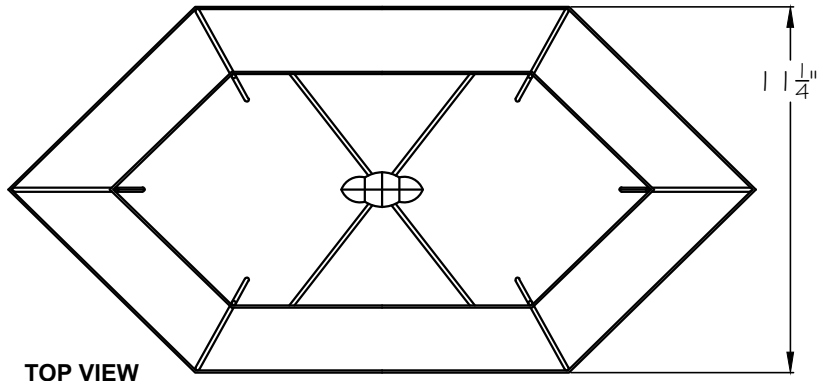

CUSTOMER REFERENCE DRAWING

TOP VIEW

FRONT VIEW

STYLE CONFIGURATIONS:

-ST SILVER	769110 GOLD	-SF4 SILVER	-SF3 GOLD
------------	-------------	-------------	-----------

This drawing, specifications and the product depicted are the exclusive property of Fine Art Handcrafted Lighting®. In compliance with US copyright and patent requirements, notice is hereby given that this document and the product depicted shall not be copied, altered or used in any manner without the expressed written consent of Fine Art Handcrafted Lighting®.