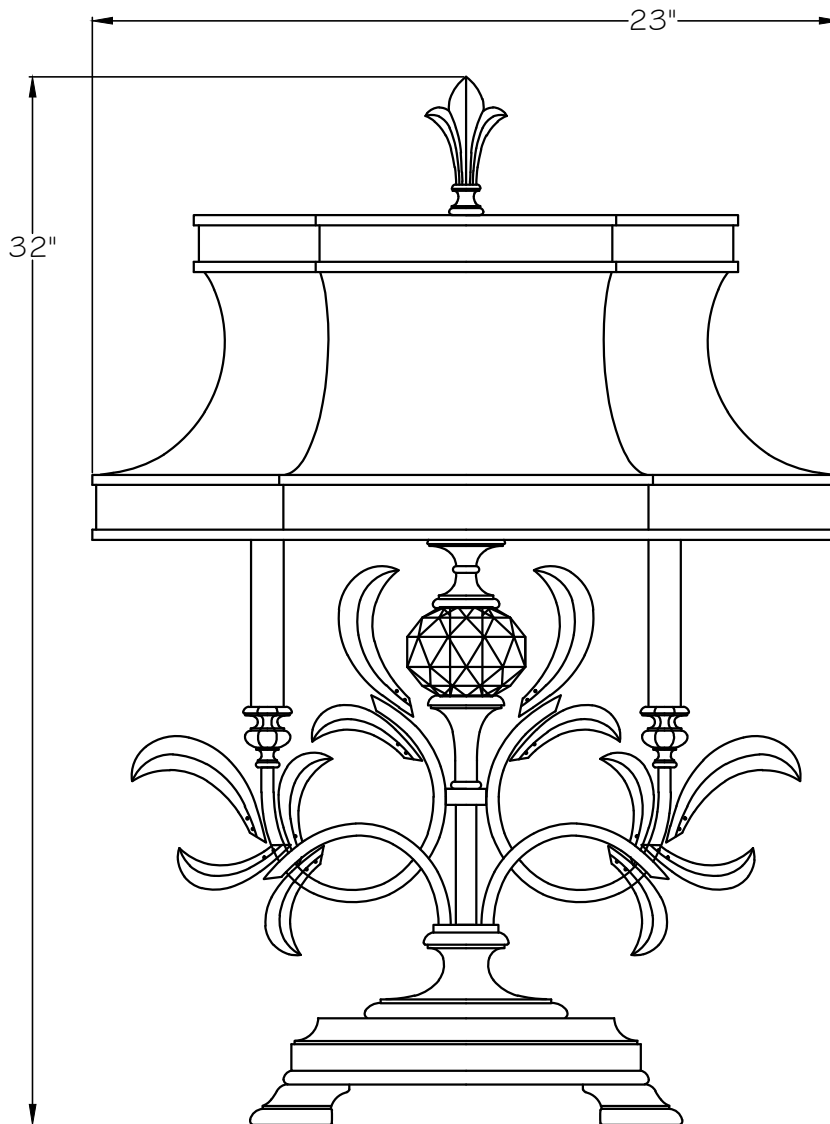

CUSTOMER REFERENCE DRAWING

TOP VIEW

FRONT VIEW

STYLE CONFIGURATIONS:

-ST SILVER	769110 GOLD	-SF4 SILVER	-SF3 GOLD
------------	-------------	-------------	-----------

This drawing, specifications and the product depicted are the exclusive property of Fine Art Handcrafted Lighting®. In compliance with US copyright and patent requirements, notice is hereby given that this document and the product depicted shall not be copied, altered or used in any manner without the expressed written consent of Fine Art Handcrafted Lighting®.