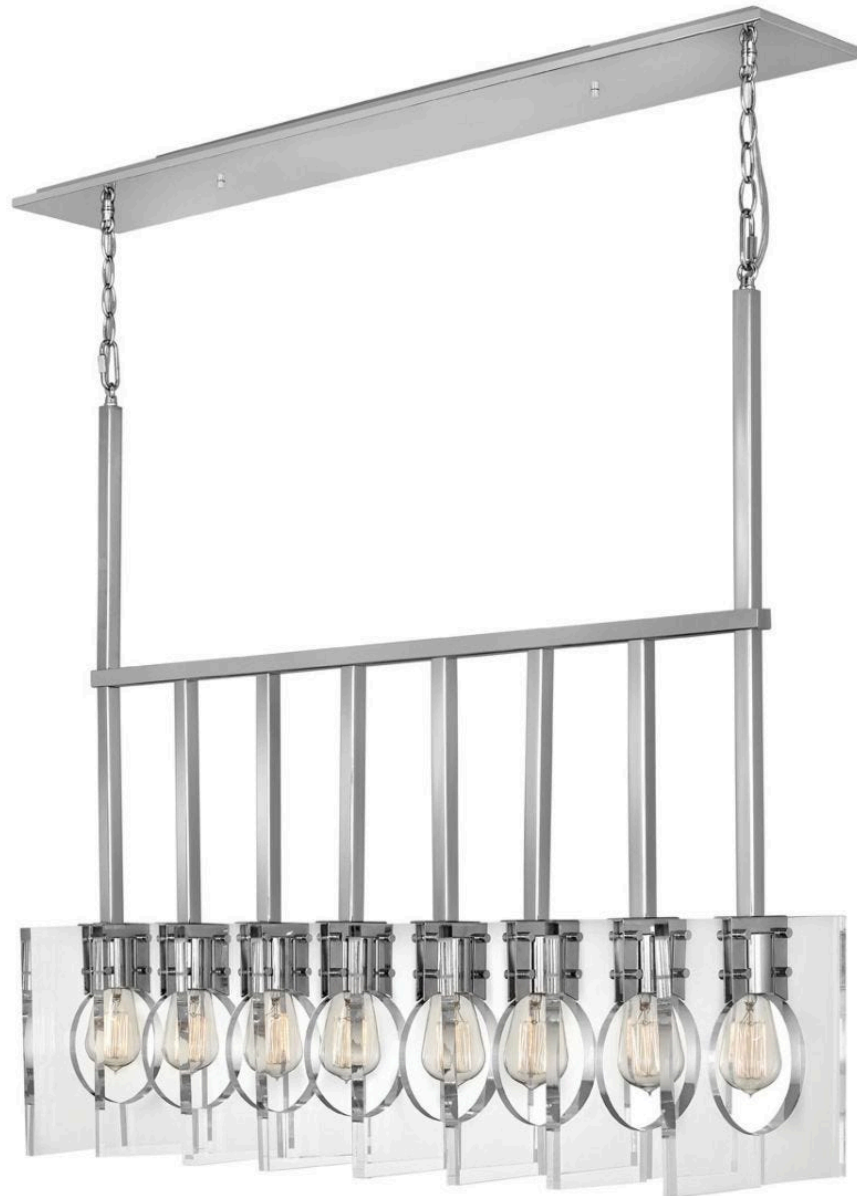

lisa mcdennon  
COLLECTION

## LUDLOW

EIGHT LIGHT LINEAR

**41315PNI**

Ludlow cleverly blends a pendant for industrial features with inspiration drawn from Palladian architecture. Designed around the light source, Ludlow plays with the simple geometry of circles and squares for an ultra-stylish composition. Ludlow is part of the Lisa McDennon Collection.

**FINISH:** Polished Nickel\*

**GLASS:** Clear Acrylic

**WIDTH:** 37.3"

**HEIGHT:** 22"

**DEPTH:** 10.3"

**LIGHT SOURCE:** Socket

**WATTAGE:** 8-100w Med.