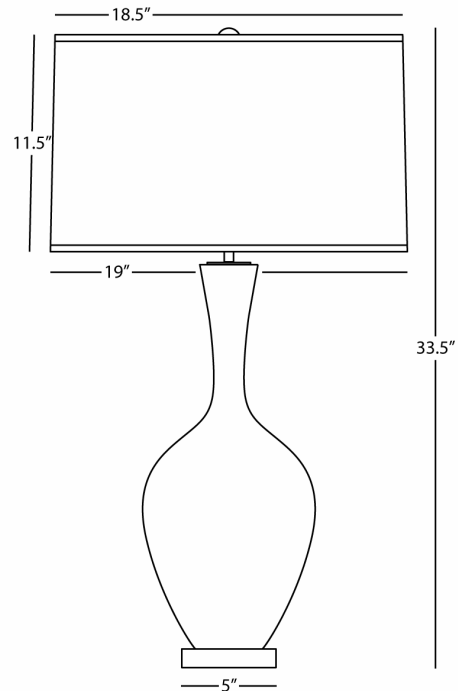

AUDREY

TE980

Table Lamp

1 - 150W Max.

Bulb Type: A

Switch: Hi-Lo Dimming

Brown Tea Glazed Ceramic

Lucite Base

Fondine Fabric Shade

See Audrey/ Delilah Table for Color Options

** Available for Quick SHIP **