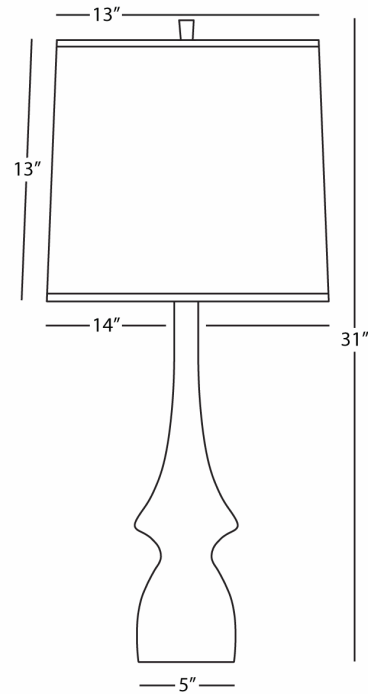

JASMINE

TE210

Table Lamp

1 - 150W Max.

Bulb Type: A

Switch: Hi-Lo Dimming

Brown Tea Glazed Ceramic

Oyster Linen Shade

See Jasmine Table for Color Options

** Available for Quick SHIP **