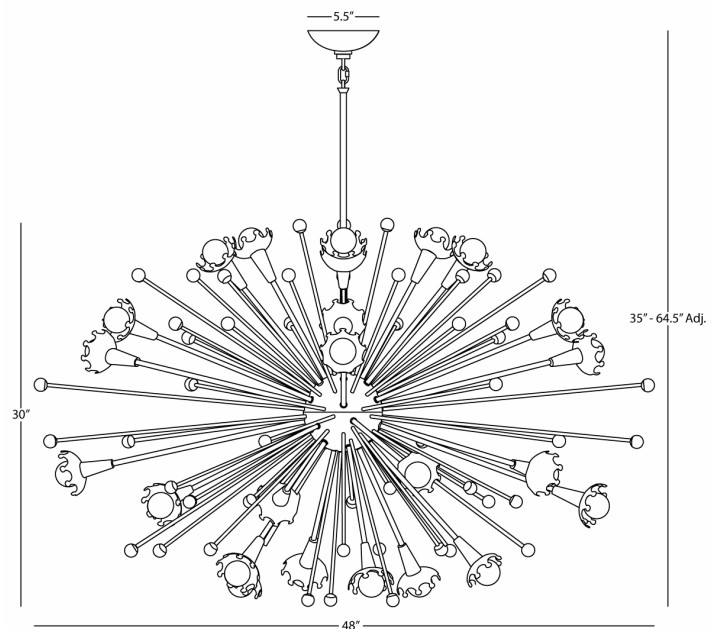

JONATHAN ADLER

SPUTNIK

S714

Large Chandelier

24-40W Max.

Bulb Type: G16.5 Candelabra

Direct Wire

Polished Nickel Finish w/

Crystal Accents

Susp. Hardware: 3pcs 1/2" x 12" &

1pc 1/2" x 6" Extension Rods

FINISH OPTION:

714 - Antique Brass

**** Available for Quick SHIP ****