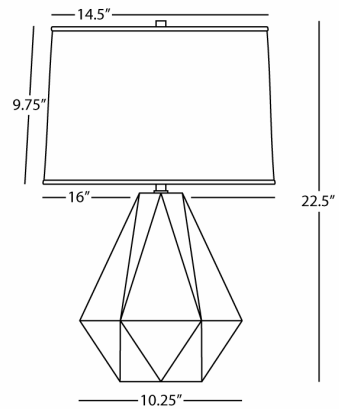

DELTA

CF930

Table Lamp

1-150W Max.

Bulb Type: A

Switch: 3-Way

Coffee Glazed Ceramic

Polished Nickel Accents

Oyster Linen Shade

See Delta/ Mason Table for Color Options

** Available for Quick SHIP **