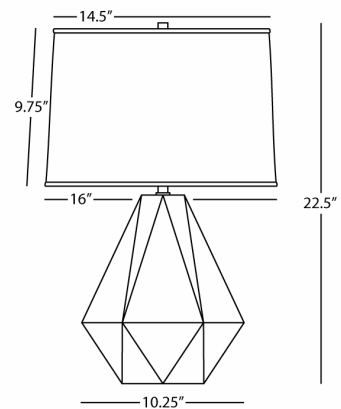

DELTA

947

Table Lamp

1-150W Max.

Bulb Type: A

Switch: 3-Way

Celadon Glazed Ceramic

Polished Nickel Accents

Oyster Linen Shade

See Delta/ Mason Table for Color Options

** Available for Quick SHIP **