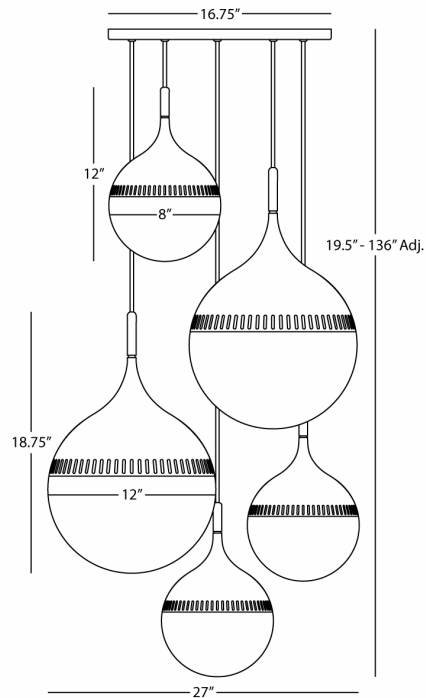

** Available for Quick SHIP **