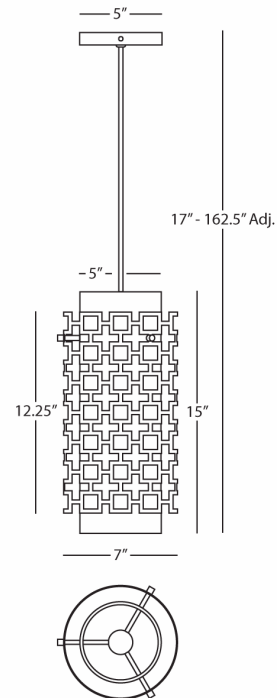

JONATHAN ADLER

PARKER

663

Pendant

1 - 60W Max.

Bulb Type: A

Direct Wire Only

Antique Brass Finish over Metal

Frosted White Cased Glass Shade

Perforated Metal Outer Shade

Susp. Hardware: 12 ft. Cord

FINISH OPTIONS:

S663 - Polished Nickel

Z663 - Deep Patina Bronze

**** Available for Quick SHIP ****