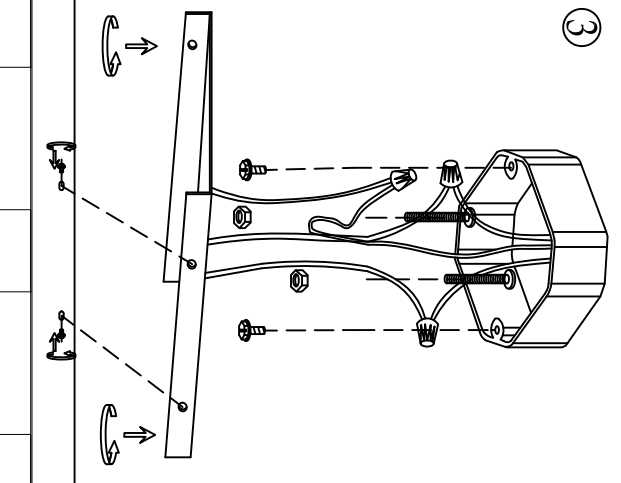

40015PC  
5 x Max. 5W / LED

**ATTENTION!!!!**  
Dimmer Recommended  
Brand: LUTRON  
Parts No.: SKYLARK SELV-300P