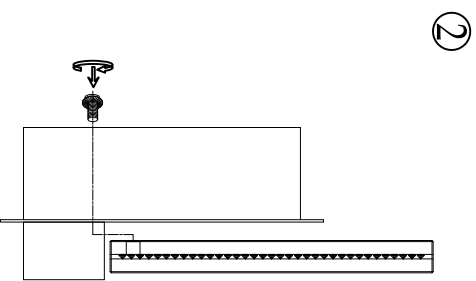

40015PC  
5 x Max. 5W / LED

**ATTENTION!!!!**  
Dimmer Recommended  
Brand: LUTRON  
Parts No.: SKYLARK SELV-300P